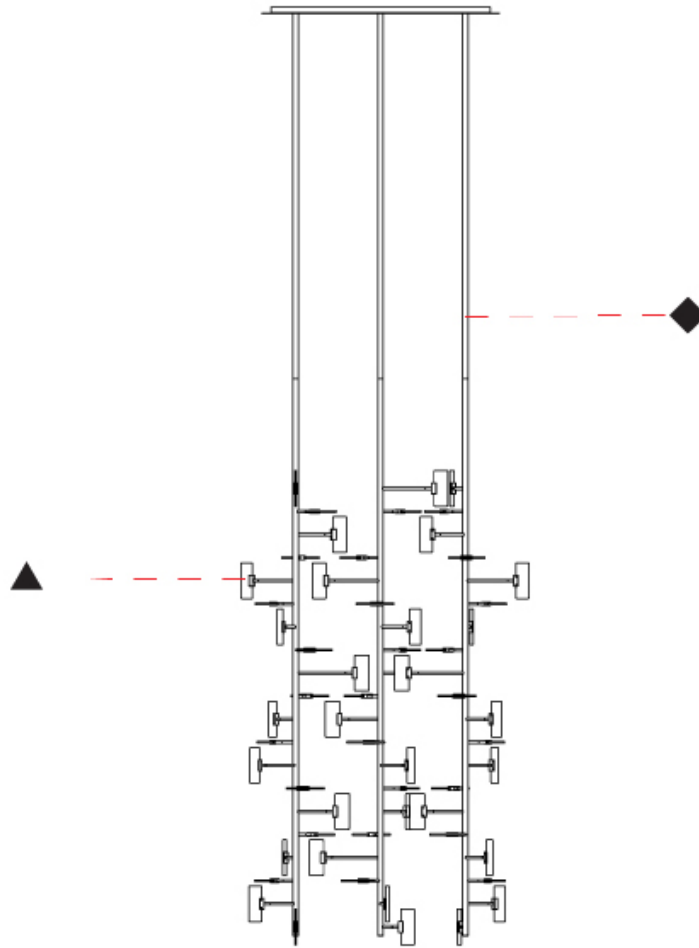

TREE SUSPENSION

D182002-

PROJECT

TYPE

SPECIFIER

QUANTITY

DATE

D