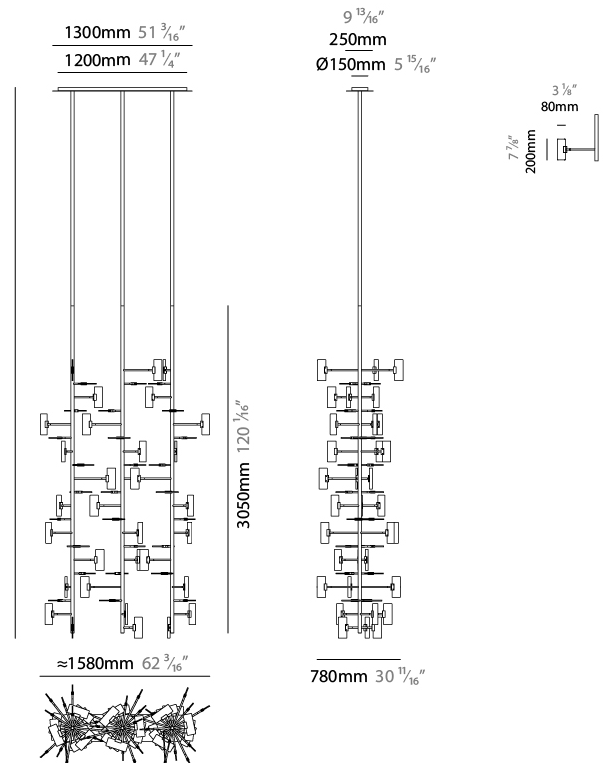

PROJECT	_____
TYPE	_____
SPECIFIER	_____
QUANTITY	_____
DATE	_____

TREE SUSPENSION

D182002-

base number	Color	Finish	Finish
	Temperature	Options	Options

1. To build a product code in our configurator select the specify button on the base model # product page
2. To build a manual product code on this datasheet choose from the options listed below in blue font and add the suffix to the base model #

GENERAL

Series: Tree
Partner: Artigja
Division: Design
Installation: Suspension
Product Type: Chandelier
Mounting Location: Ceiling
Light Distribution: Direct / Indirect

PHYSICAL

Shape: Abstract
Length (mm): 1700
Length (in): 66 ¹⁵/₁₆
Width (mm): 800
Width (in): 31 ¹/₂
Height (mm): 2000
Height (in): 78 ³/₄
Diffuser: Glass - Clear / Amber / Smoke Gray
Fixture Finish: BBS / BUB / ABR / DRB / DUB / AGD/ LBB / DBZ / BBN / PCH / PGO / PBN / WHI / BLK
Accent Finish: CLR / AMB / SMG
Fixture Material: Glass / Metal
Primary Material: Glass

ELECTRICAL

Lamp Type: LED
Input Wattage (W): 252
Dimming: Dali Dimming / Phase Dimming
Driver Included: Yes
Driver Location: Integrated
Driver Class: Class 2
Input Voltage (V): 120
Output Voltage (V): 12
Upon Request: 0-10V Dimming

LED

Number of LEDs: 60
Color Temperature (°K): 2700 / 3000 / 4000
Nominal Lumen (lm): 22140 / 22320 / 24624
Lamp Life (hrs): 50000

OPTICAL

RATINGS AND CERTIFICATIONS

Certified By: Certified for North American Standards
IP rating: IP20