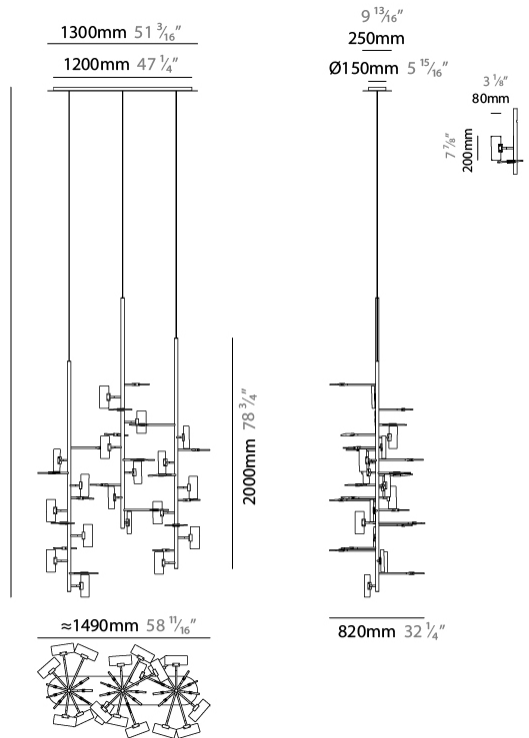

PROJECT	
TYPE	
SPECIFIER	
QUANTITY	
DATE	

TREE SUSPENSION

D181000-

base number	Color	Finish	Finish
	Temperature	Options	Options

1. To build a product code in our configurator select the specify button on the base model # product page
2. To build a manual product code on this datasheet choose from the options listed below in blue font and add the suffix to the base model #

GENERAL

Series: Tree
Partner: Artigia
Division: Design
Installation: Suspension
Product Type: Chandelier
Mounting Location: Ceiling
Light Distribution: Direct / Indirect

PHYSICAL

Shape: Abstract
Length (mm): 1500
Length (in): 59 1/16
Width (mm): 800
Width (in): 31 1/2
Height (mm): 2000
Height (in): 78 3/4
Diffuser: Glass - Clear / Amber / Smoke Gray
Fixture Finish: BBS / BUB / ABR / DRB / DUB / AGD / LBB / DBZ / BBN / PCH / PGO / PBN / WHI / BLK
Accent Finish: CLR / AMB / SMG
Fixture Material: Glass / Metal
Primary Material: Glass

ELECTRICAL

Lamp Type: LED
Lamp Shape: B10
Input Wattage (W): 151.2
Dimming: Dali Dimming / Phase Dimming
Driver Included: Yes
Driver Location: Integrated
Driver Class: Class 2
Input Voltage (V): 120
Output Voltage (V): 12
Upon Request: 0-10V Dimming

LED

Number of LEDs: 36
Color Temperature (°K): 2700 / 3000 / 4000
Nominal Lumen (lm): 36900 / 37200 / 41040
Lamp Life (hrs): 50000

OPTICAL

RATINGS AND CERTIFICATIONS

Certified By: Certified for North American Standards
IP rating: IP20